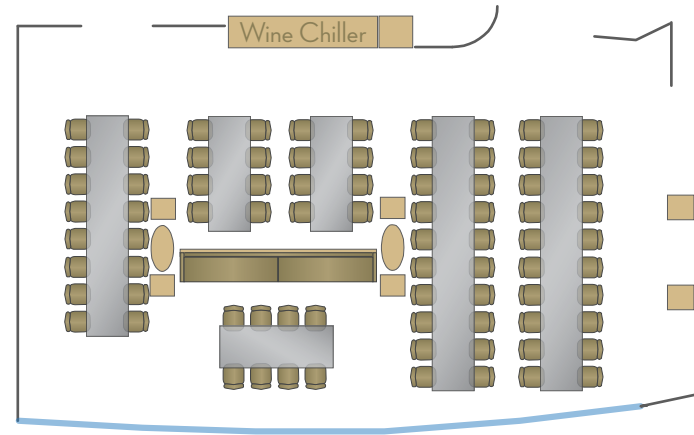

Seating Capacity:

- Orchard : 10 guests
- Grange : 14 guests
- Scotts : 8 guests
- Combined : Up to 32 guests

Minimum Spending:

- Orchard : from \$650
- Grange : from \$900
- Scotts : from \$500
- Varies on weekends, public holidays and special occasions

Seating Capacity:

Tanglin : 10 guests
 Nassim : 10 guests
 Combined : Up to 22 guests

Minimum Spending:

Tanglin : from \$650
 Nassim : from \$650
 Varies on weekends, public holidays and special occasions

TANGLIN & NASSIM ROOMS

NASSIM ROOM

MAIN DINING HALL

Situated in the heart of the restaurant, the Main Dining Hall features a contemporary mix of brown, gold and champagne along with 4-metres high floor-to-ceiling windows amidst the lights and beauty of Orchard Road's inspiring panorama.

MAIN DINING HALL

Seating Capacity:

Up to 88 guests

Minimum Spending:

Varies for lunch and dinner on weekdays, weekends, public holidays and special occasions

OXLEY ROOM

Hidden away from the crowd, Oxley room offers an area of exclusivity with a designated private entrance.