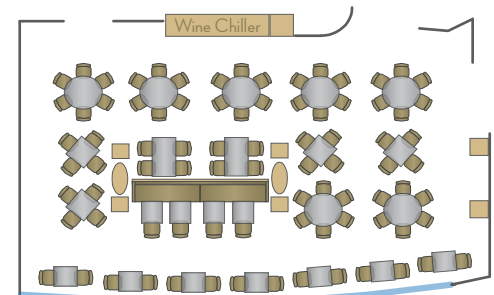

TANGLIN & NASSIM ROOMS

NASSIM ROOM

MAIN DINING HALL

Situated in the heart of the restaurant, the Main Dining Hall features a contemporary mix of brown, gold and champagne along with 4-metres high floor-to-ceiling windows amidst the lights and beauty of Orchard Road's inspiring panorama.

MAIN DINING HALL

Seating Capacity:

Up to 88 guests

Minimum Spending:

Varies for lunch and dinner on weekdays, weekends, public holidays and special occasions

OXLEY ROOM

Hidden away from the crowd, Oxley room offers an area of exclusivity with a designated private entrance.