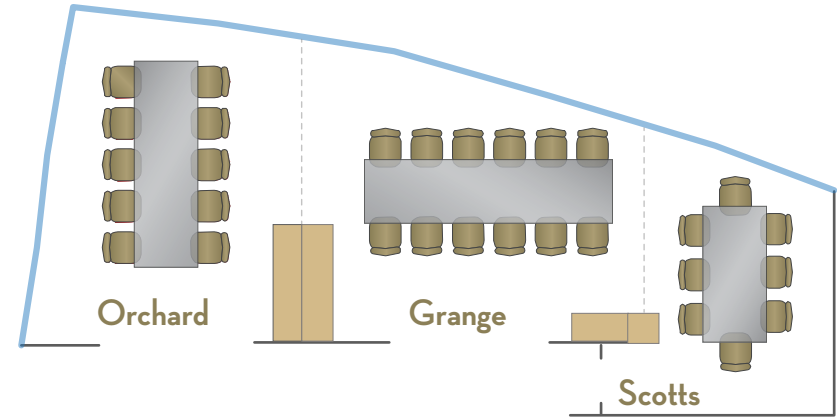

ORCHARD ROOM

Click or scan to view
restaurant virtual tour

GRANGE ROOM

SCOTTS ROOM

Overlooking the vibrant streets through the 4-metre high floor-to-ceiling windows, guests will be treated to sweeping views of Orchard Road. Designed to be modular, flexible fittings allow the Private Dining Rooms to be easily configured to accommodate parties of 6 or more.

Seating Capacity:

- Orchard : 10 guests
- Grange : 14 guests
- Scotts : 8 guests
- Combined : Up to 32 guests

Minimum Spending:

- Orchard : from \$650
- Grange : from \$900
- Scotts : from \$500
- Varies on weekends, public holidays and special occasions