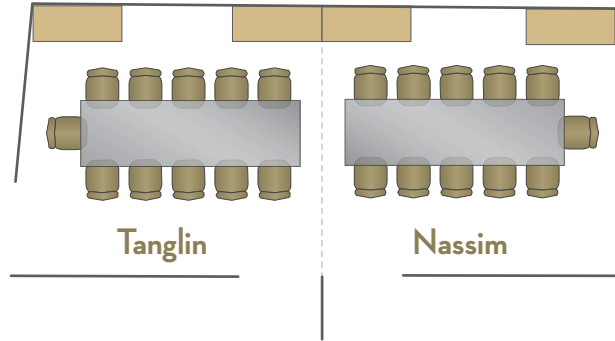

ORCHARD ROOM

Click or scan to view
restaurant virtual tour

GRANGE ROOM

SCOTTS ROOM

Overlooking the vibrant streets through the 4-metre high floor-to-ceiling windows, guests will be treated to sweeping views of Orchard Road. Designed to be modular, flexible fittings allow the Private Dining Rooms to be easily configured to accommodate parties of 6 or more.

Seating Capacity:

- Orchard : 10 guests
- Grange : 14 guests
- Scotts : 8 guests
- Combined : Up to 32 guests

Minimum Spending:

- Orchard : from \$650
- Grange : from \$900
- Scotts : from \$500
- Varies on weekends, public holidays and special occasions

MAIN DINING HALL

Seating Capacity:

Up to 88 guests

Minimum Spending:

Varies for lunch and dinner on weekdays, weekends, public holidays and special occasions

OXLEY ROOM

Hidden away from the crowd, Oxley room offers an area of exclusivity with a designated private entrance.